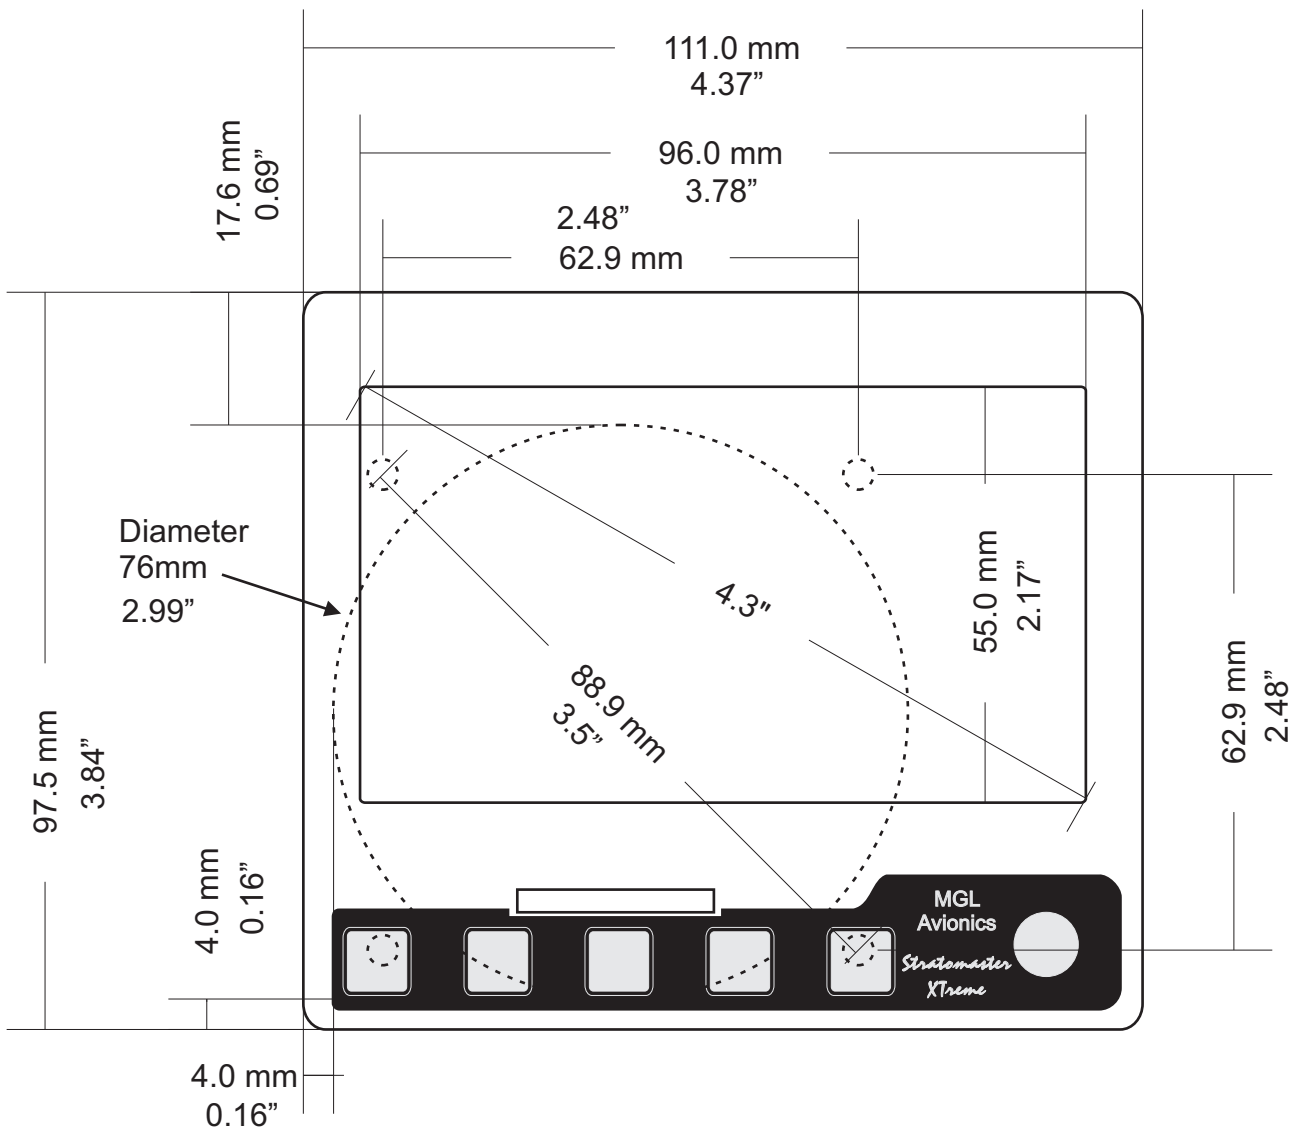

XTreme EFIS

Dimensions

Document - English 2.00

FRONT VIEW

SIDE VIEW

TOP VIEW

Pressure Port Dimensions

	Inches		Millimeters	
	Min	Max	Min	Max
A	0.248	0.278	6.30	7.06
B	0.420	0.440	10.67	11.18
C	0.182	0.194	4.62	4.93
D	0.310	0.330	7.87	8.38