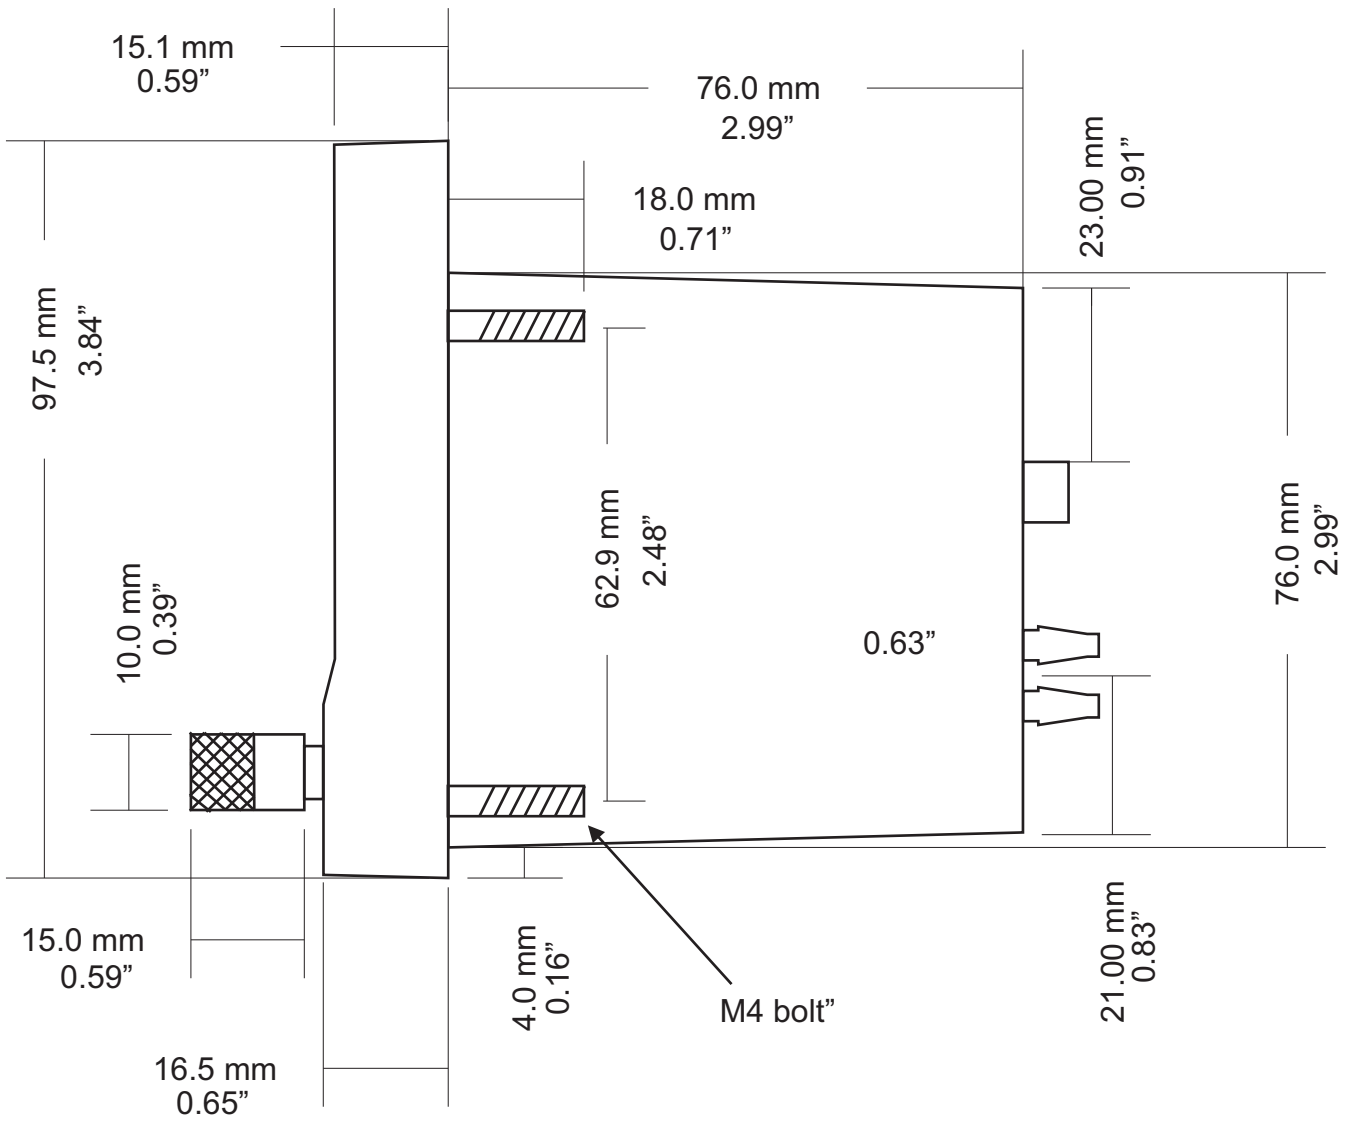

XTreme EFIS

Dimensions

Document - English 2.00

FRONT VIEW

SIDE VIEW

TOP VIEW

Pressure Port Dimensions

	Inches		Millimeters	
	Min	Max	Min	Max
A	0.248	0.278	6.30	7.06
B	0.420	0.440	10.67	11.18
C	0.182	0.194	4.62	4.93
D	0.310	0.330	7.87	8.38