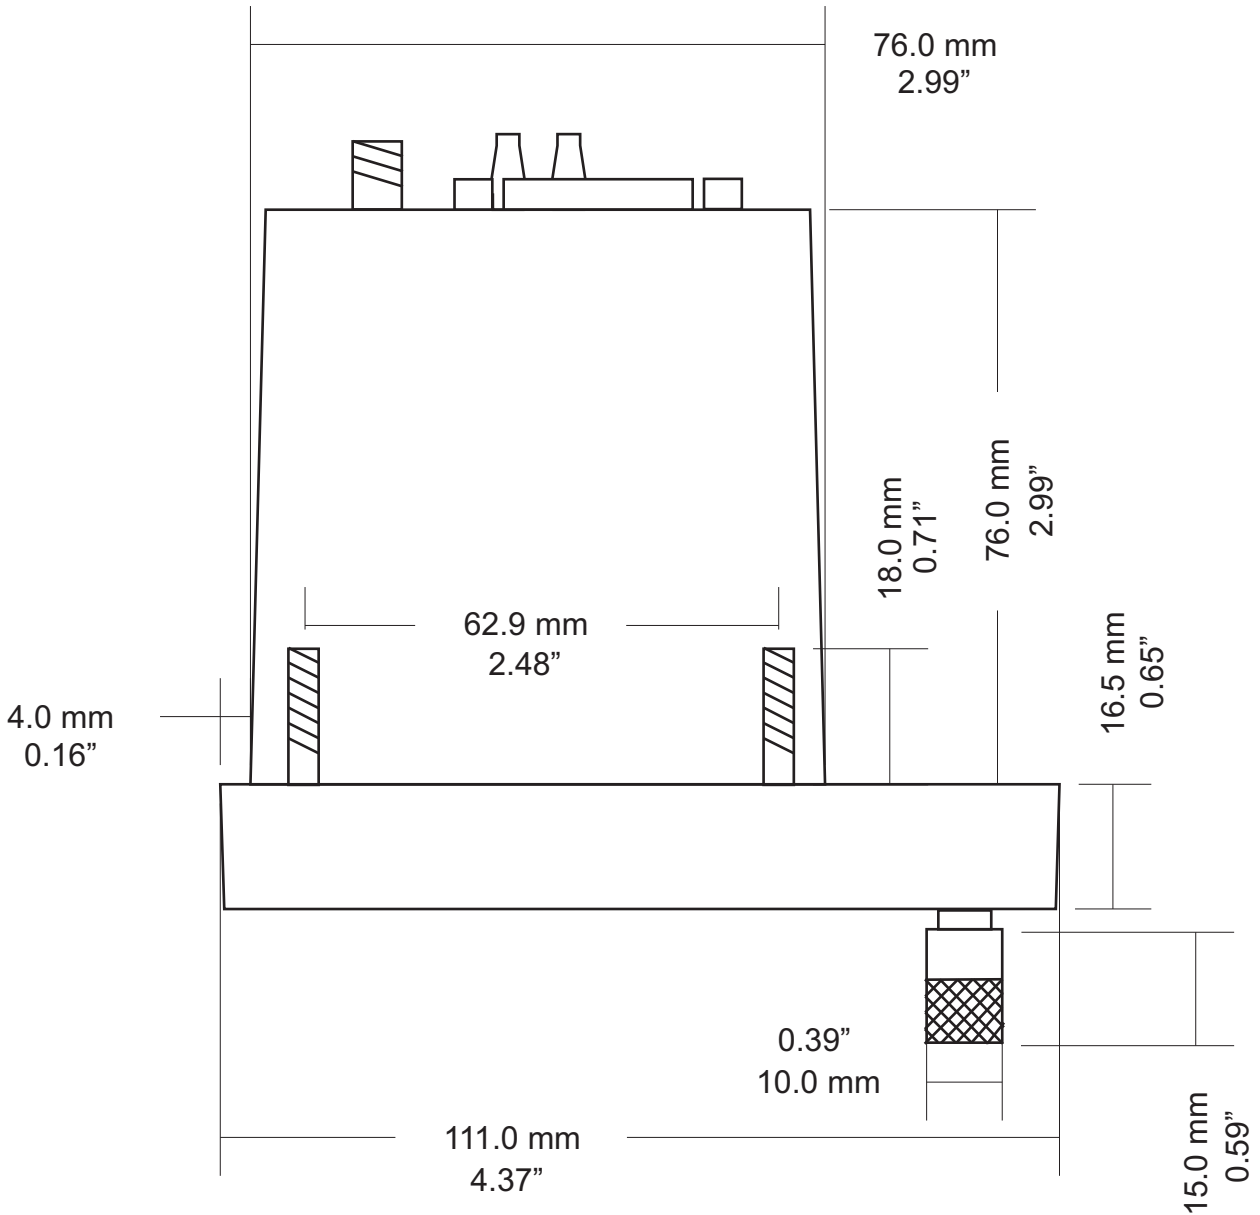

XTreme EFIS

Dimensions

Document - English 2.00

FRONT VIEW

SIDE VIEW

TOP VIEW

Pressure Port Dimensions

	Inches		Millimeters	
	Min	Max	Min	Max
A	0.248	0.278	6.30	7.06
B	0.420	0.440	10.67	11.18
C	0.182	0.194	4.62	4.93
D	0.310	0.330	7.87	8.38