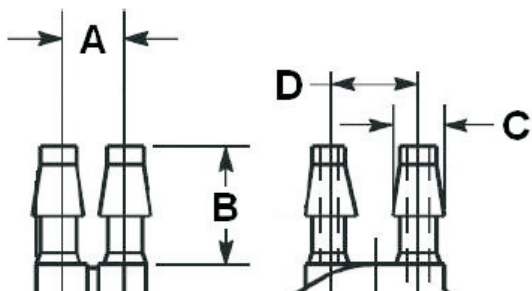

XTreme EFIS

Dimensions

Document - English 2.00

FRONT VIEW

SIDE VIEW

TOP VIEW

Pressure Port Dimensions

	Inches		Millimeters	
	Min	Max	Min	Max
A	0.248	0.278	6.30	7.06
B	0.420	0.440	10.67	11.18
C	0.182	0.194	4.62	4.93
D	0.310	0.330	7.87	8.38